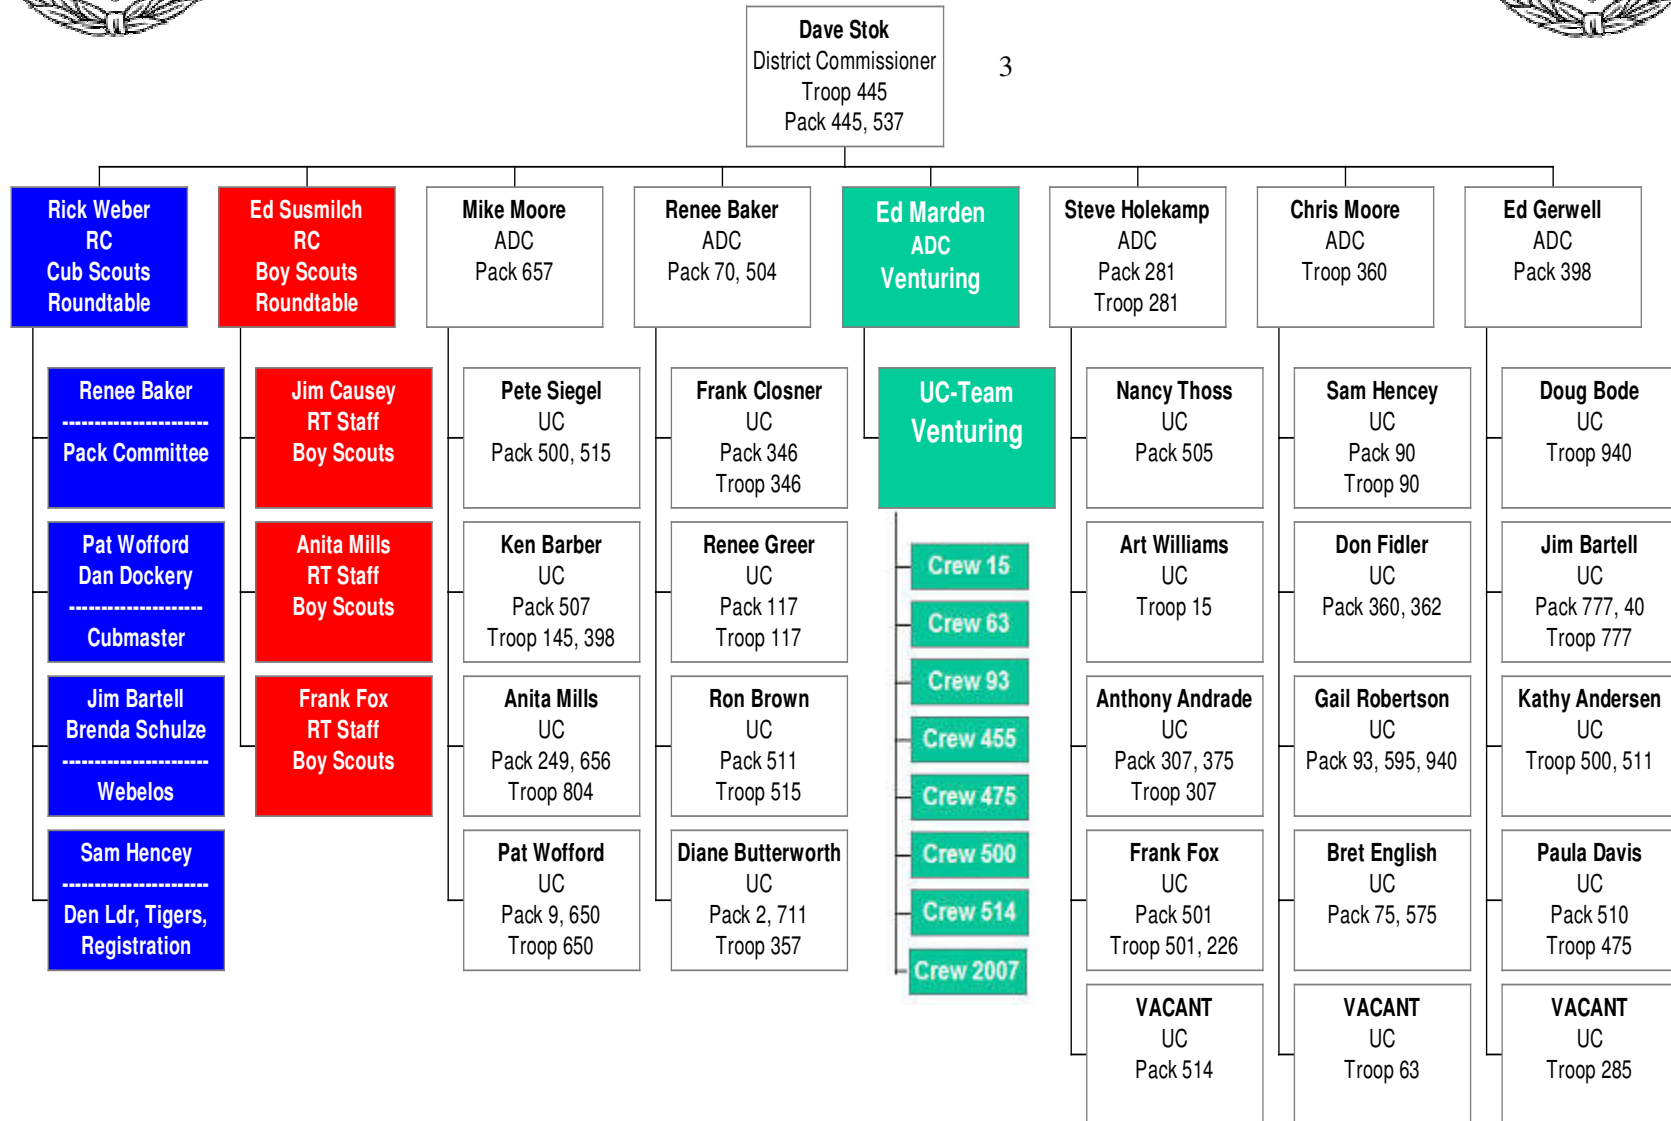

Eagle District Commissioner Organization Chart

November, 2007

Units Supported: 12 11 8 11 11 10